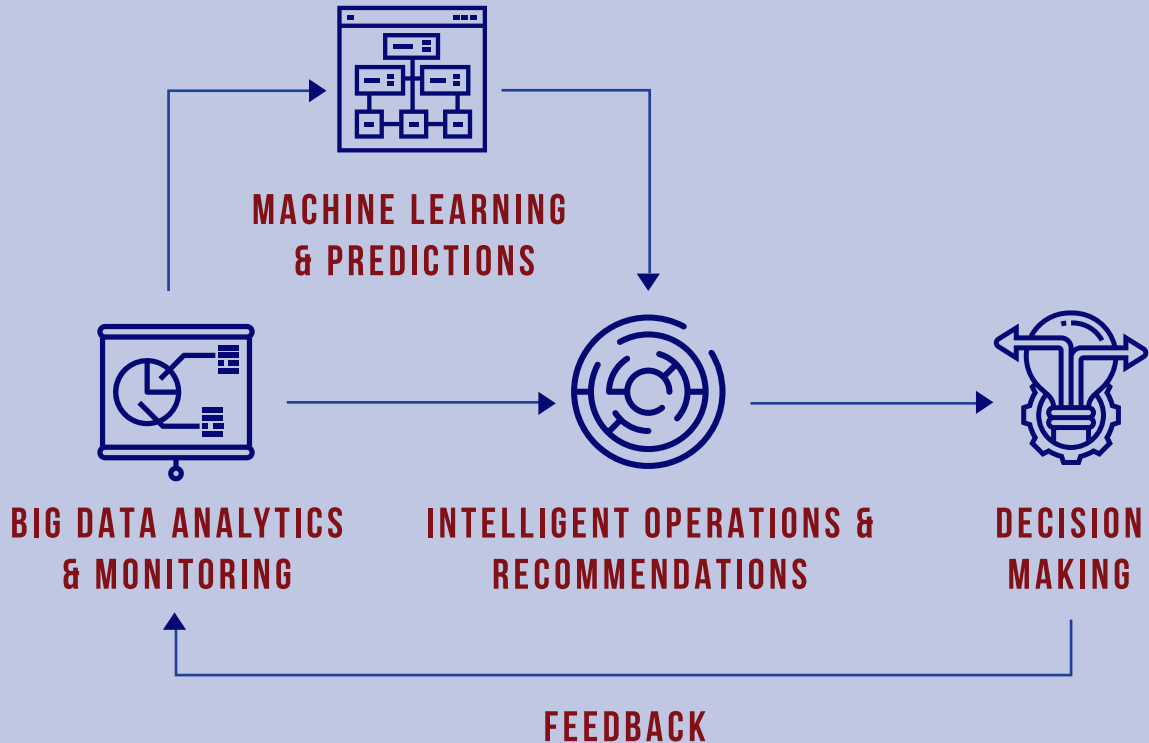

VDEAL systems

ADEAL SELF-SERVICE BIG DATA ANALYTICS PLATFORM

INTELLIGENT RECOMMENDATIONS FOR DECISION MAKERS

Boost your success by systematically collecting, understanding and deriving business value from your data.

VDEAL systems

ADEAL SELF-SERVICE BIG DATA ANALYTICS PLATFORM

BIG DATA ANALYTICS AT YOUR FINGERTIPS!

Gain valuable information from the market, sales, customer and IoT data and facilitate decisions with significant business impact!

INTELLIGENT OPERATIONS

QUALITY MONITORING

Business quality monitoring and revenue assurance with the help of data and process improvements

OPERATIONAL ANALYTICS

Event streaming for real-time status information, risk mitigation and early warnings

CUSTOMER SEGMENTATION

Customer clustering, customer churn and loyalty detection and measurement

DEMAND FORECASTING

Effective inventory management, safety stock estimation and purchase recommendations